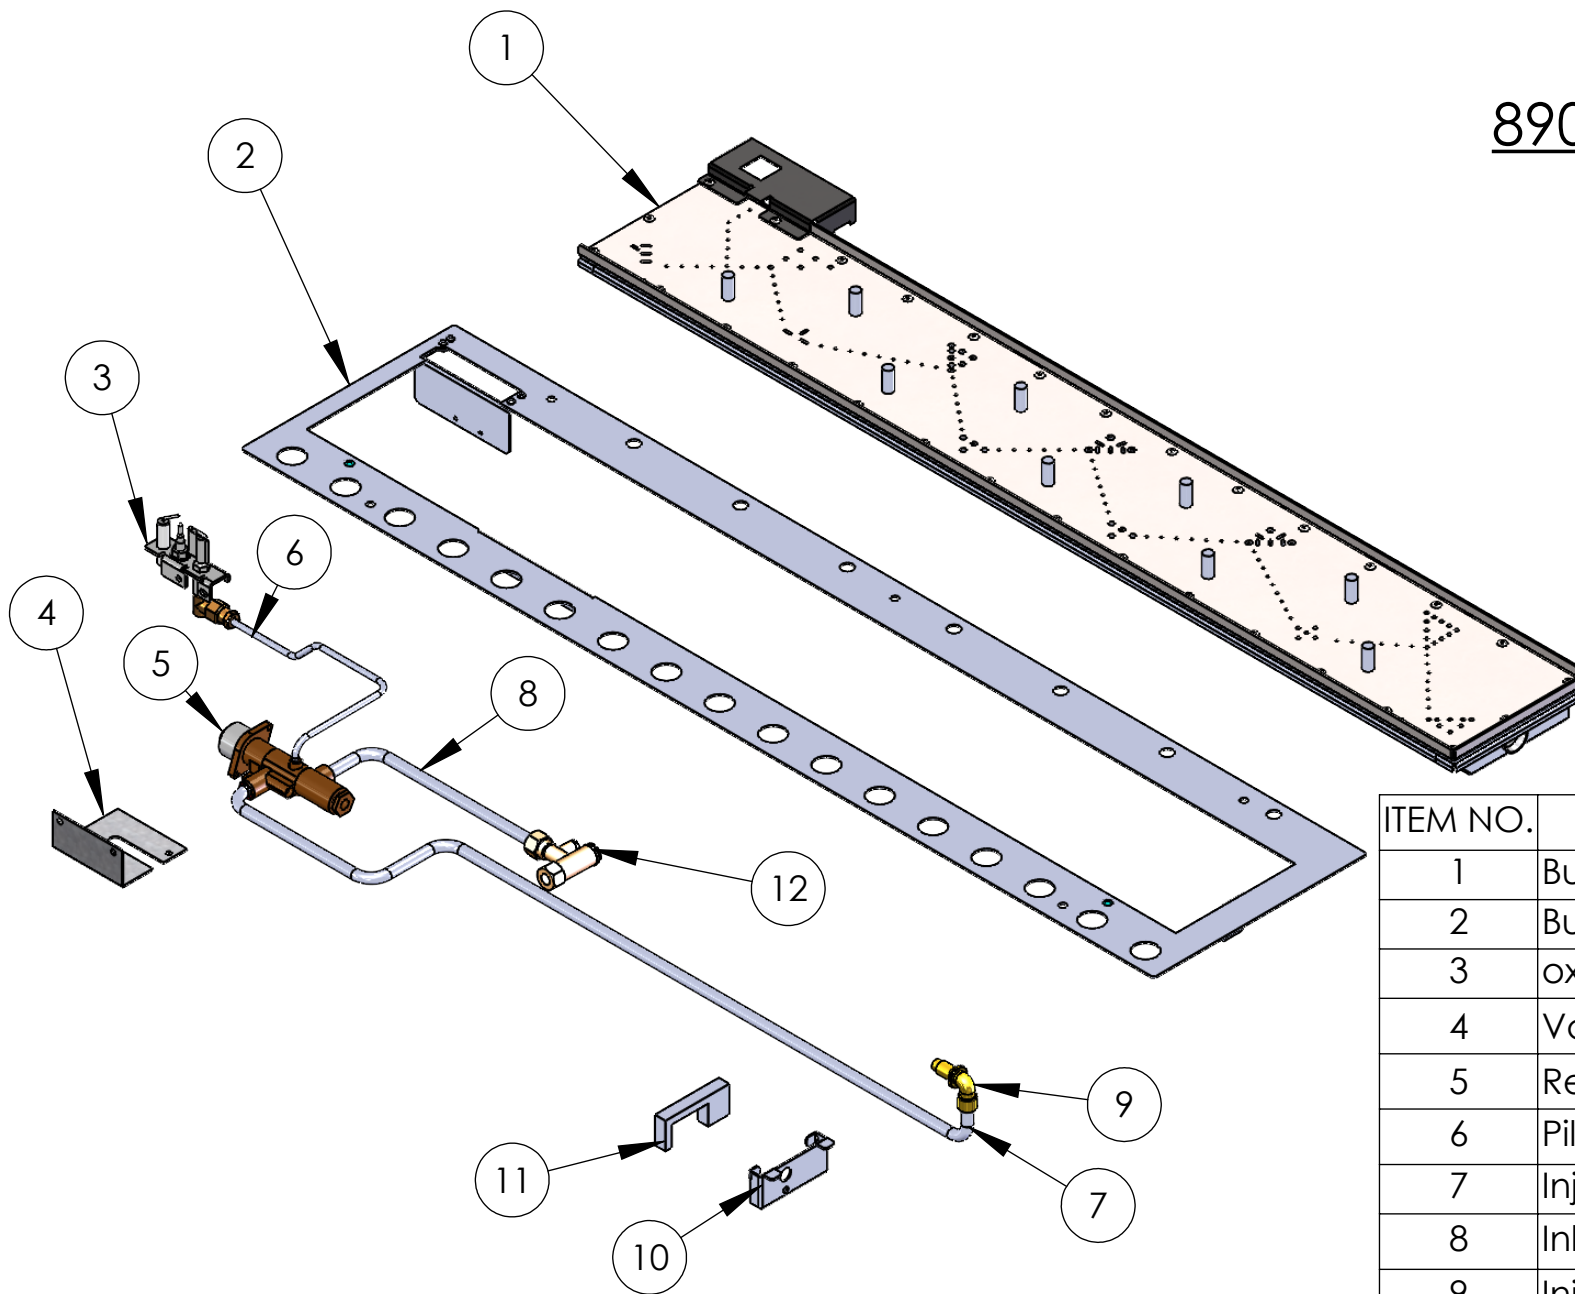

890 HD MRK 2

ITEM NO.	Description	Part Number	QTY.
1	Burner Assy	9687	1
2	Burner Carrier Assy	9686	1
3	oxy pilot	7280	1
4	Valve bracket	7367	1
5	Remote Valve	6590	1
6	Pilot Pipe	9684	1
7	Injector Pipe	9683	1
8	Inlet Pipe	9682	1
9	Injector	2799	1
10	P10 Silencer Bkt	8337	1
11	Silencer	8452	1
12	Restrictor elbow	2189	1